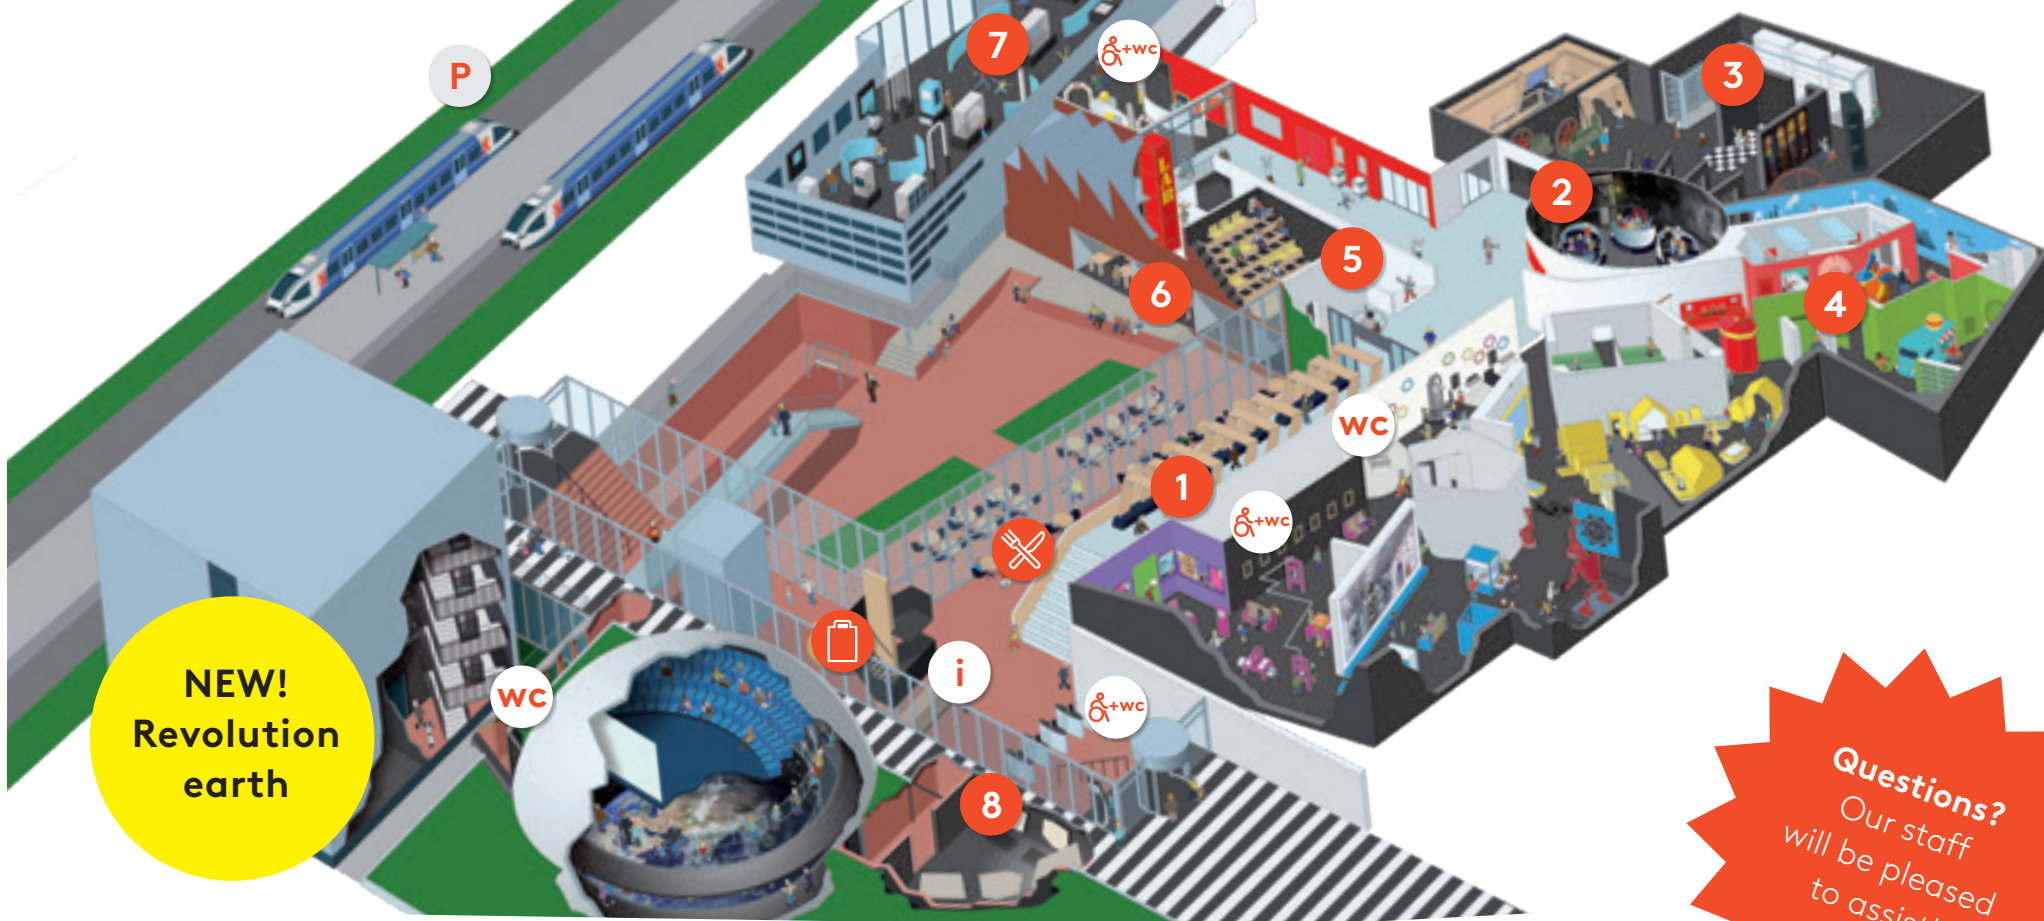

NEW!
Revolution
earth

Questions?
 Our staff
 will be pleased
 to assist!

1. Amazement Gallery – Discovery Museum wants to amaze visitors, make them curious, raise questions. So, they can explore for answers to those questions. Just like scientists do. And every question raises new questions. The Amazement Gallery is the starting point of your exploration.

2. Time-travel – Start your journey of discovery around Discovery Museum here! Take a seat in one of the gondolas, which come to life when the film starts.

3. Treasury – The Treasury is the open depot. Here, the stars of our collection tell their story.

8. Earth Theatre – Take a mind-blowing look at the earth and experience the overview effect.

 **Discovery Café**

 **Museum shop**